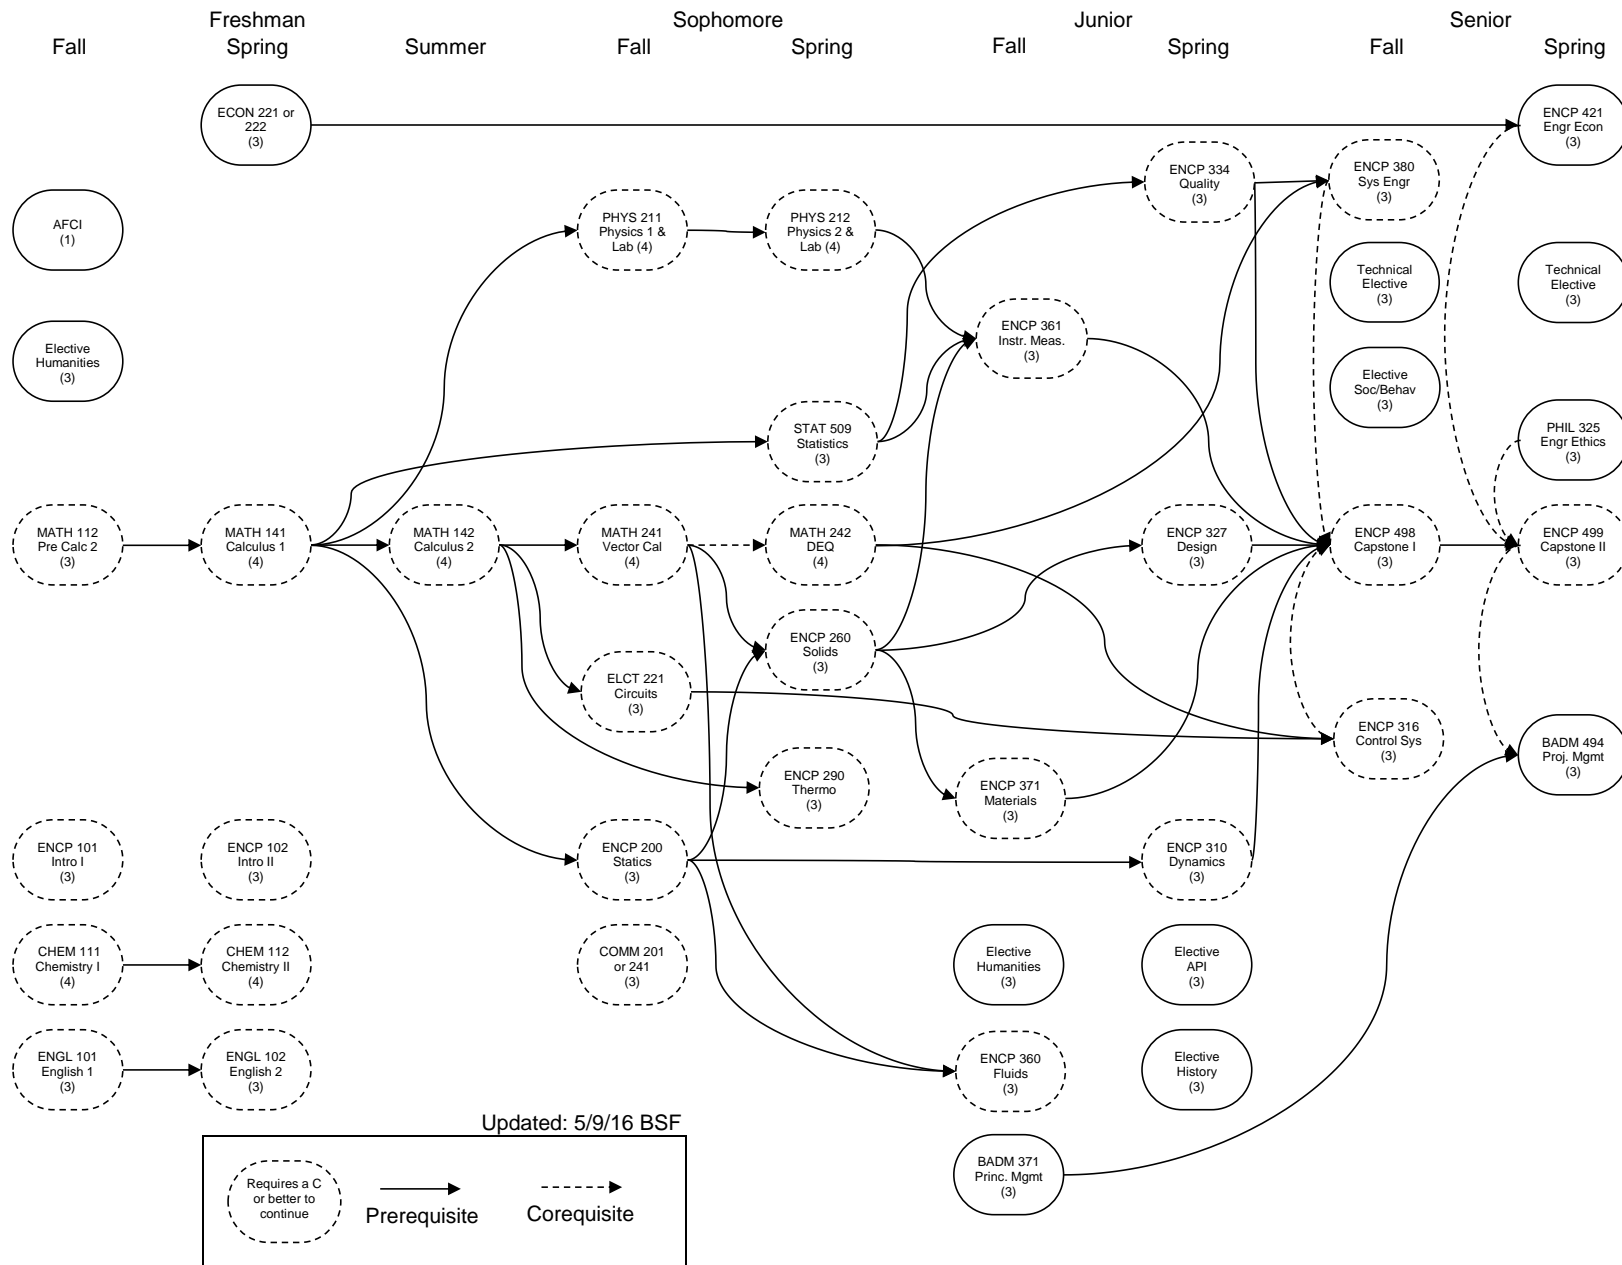

Industrial Process Engineering Curriculum 2016

MATH 108 Placement Pre-/Co-Requisite Flowchart

Industrial Process Engineering Curriculum 2016

MATH 112 Placement Pre-/Co-Requisite Flowchart

Industrial Process Engineering Curriculum 2016

MATH 141 Placement Pre-/Co-Requisite Flowchart