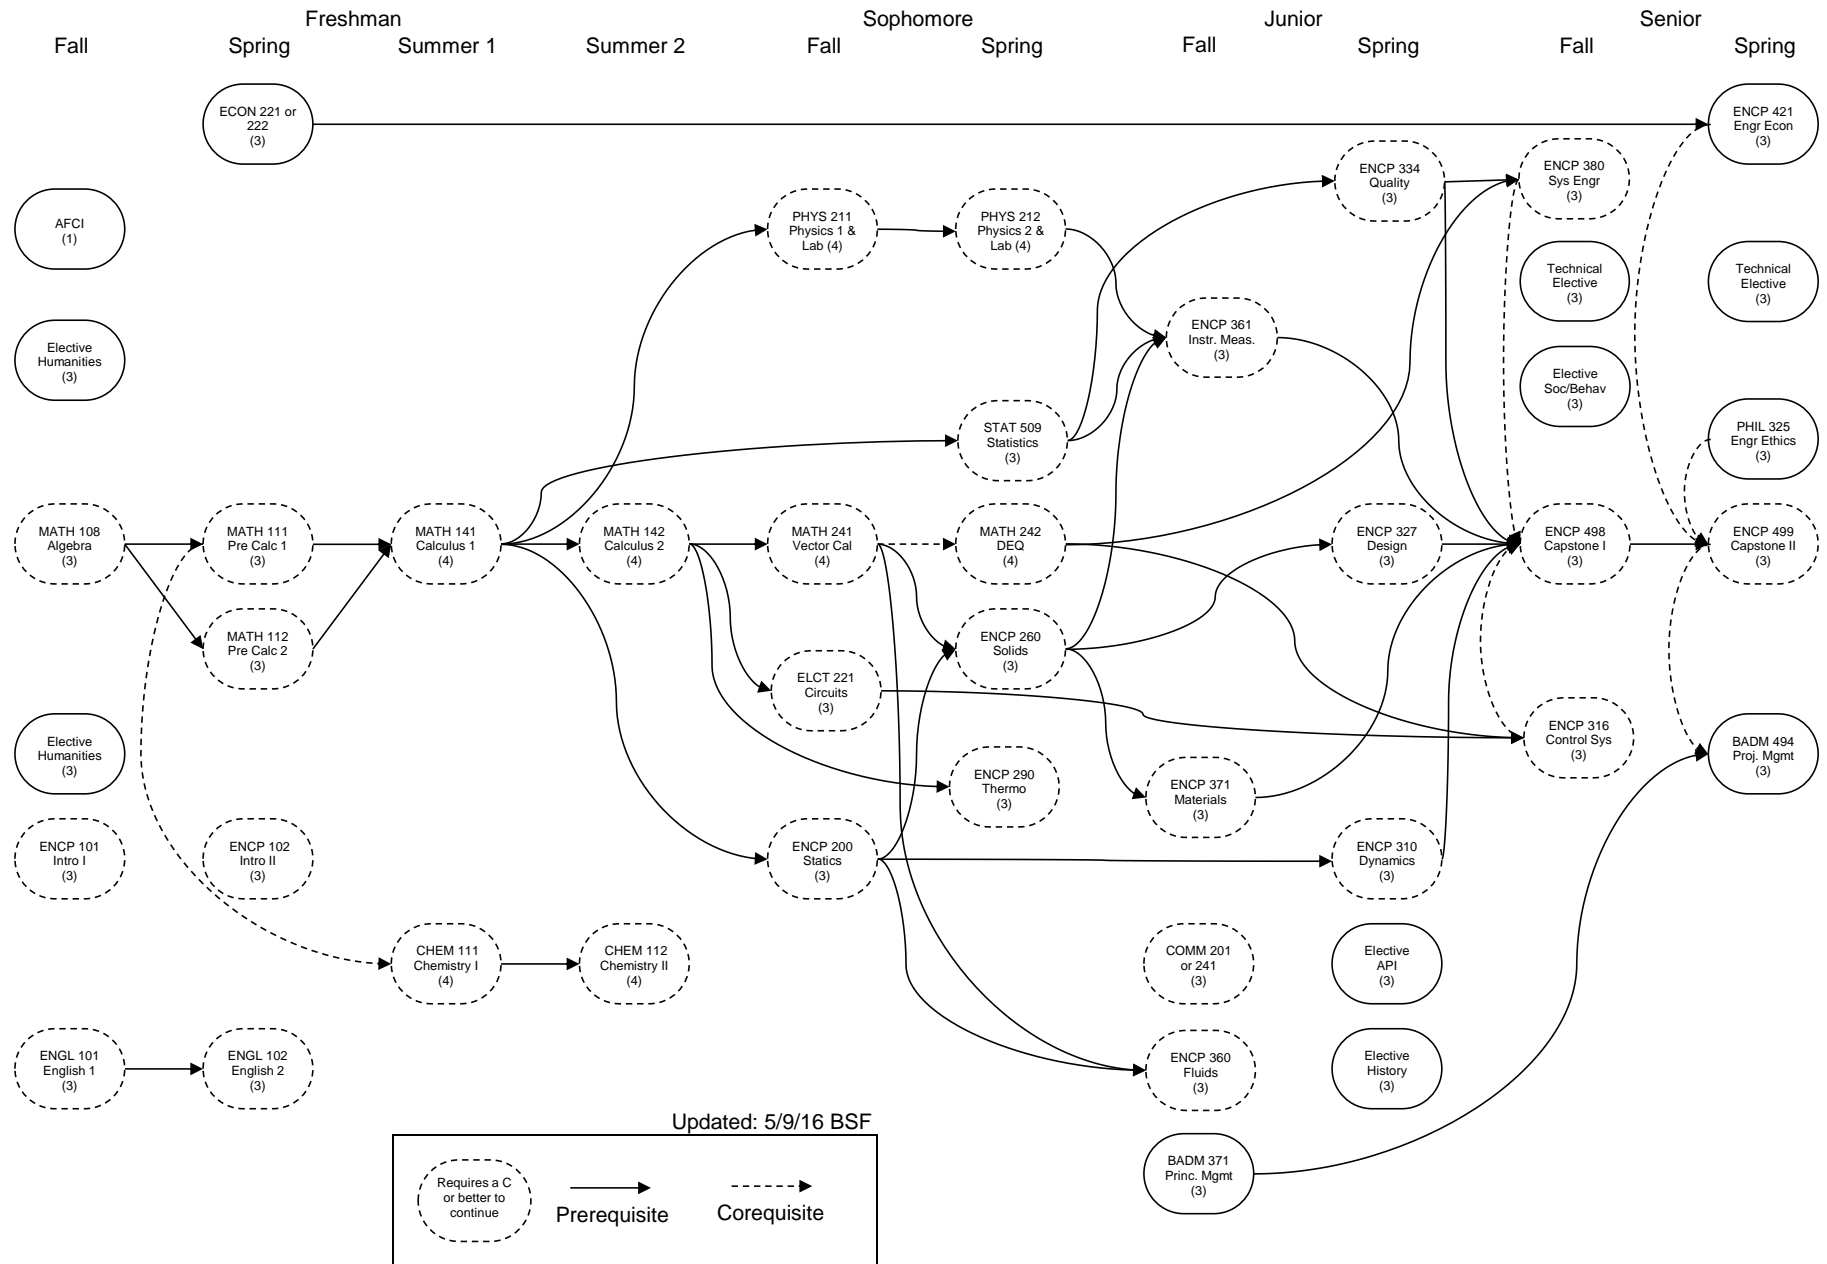

Industrial Process Engineering Curriculum 2016

MATH 108 Placement Pre-/Co-Requisite Flowchart

Industrial Process Engineering Curriculum 2016

MATH 112 Placement Pre-/Co-Requisite Flowchart

Industrial Process Engineering Curriculum 2016

MATH 141 Placement Pre-/Co-Requisite Flowchart